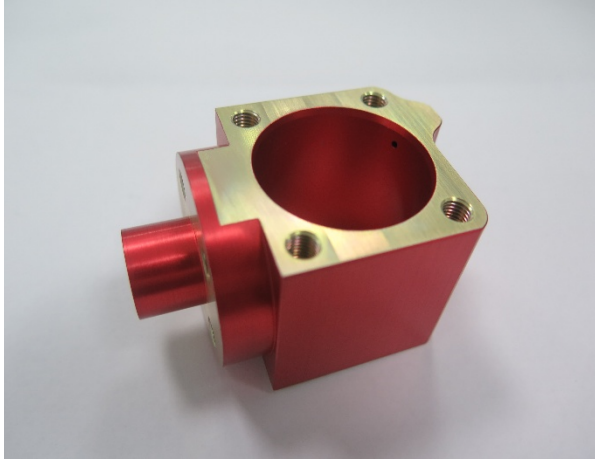

# Product Portfolio

Inlet Fitting, (Al Alloy, B737)

Manifold Assy, (Al Alloy, B737)

Body, (Al Alloy, B737)

Manifold, (Al Alloy, B787)

Inlet Fitting, (Al Alloy, B737)

Housing Assy, (Al Alloy, A320)

# Product Portfolio

Shipping Covers / Plugs,  
(Al Alloy, Airbus)

MANIFOLD ASSEMBLY SHUTOFF VALVE/ (Al Alloy, B737)

Manifold, Return Filter (Al Alloy, B787)

FLANGE, MOUNTING (Al Alloy, A350)

# Product Portfolio

Body Assy ,( Al Alloy , Standard Ball Valve)

Cover Assembly, System 1&2, (Al Alloy, Cseries)

Body Assembly, (Al Alloy, Ngs/Boeing)

Pedestal Assembly ,( Al Alloy , A350XWB)

Body Assy ,( Al Alloy , A350XWB)