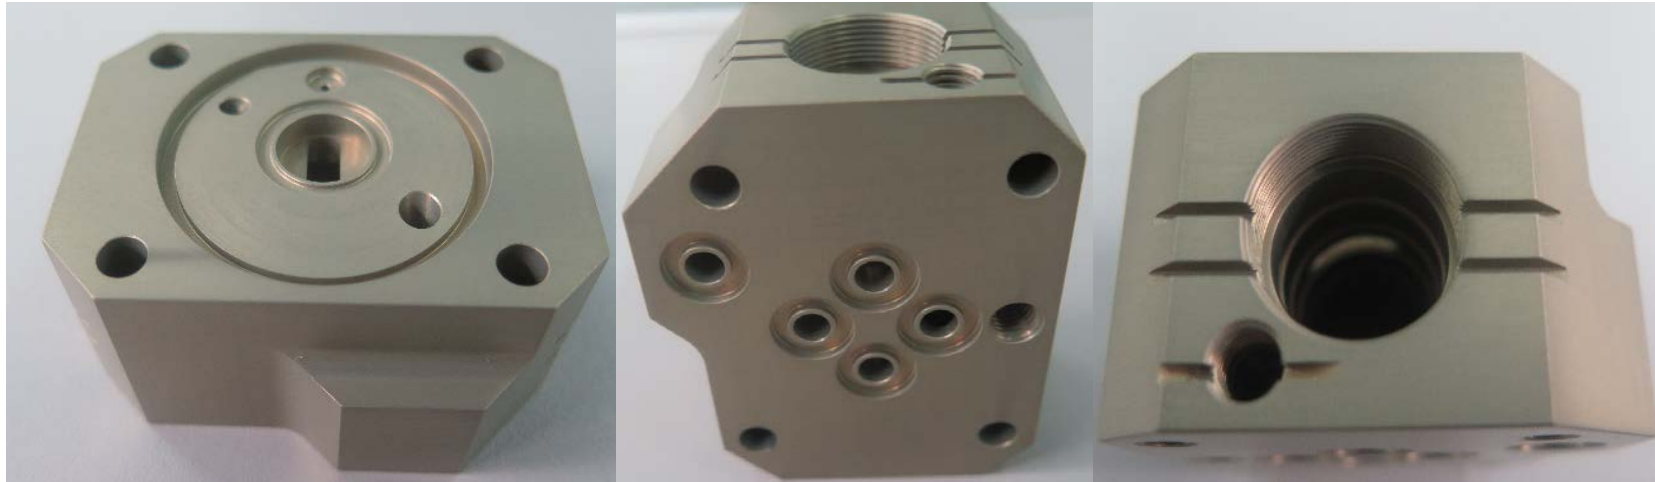

# Product Portfolio

Shipping Covers / Plugs,  
(Al, Various)

Separators, (Al Alloy), & End Glands,  
(Stainless Steel, Various)

Stop, (Al Alloy B747-8) & Piston,  
(Steel, Global Express)

Body Assy, (Al Alloy, G650)

# Product Portfolio

Shipping Covers / Plugs,  
(Al Alloy, Airbus)

MANIFOLD ASSEMBLY SHUTOFF VALVE/ (Al Alloy, B737)

Manifold, Return Filter (Al Alloy, B787)

FLANGE, MOUNTING (Al Alloy, A350)